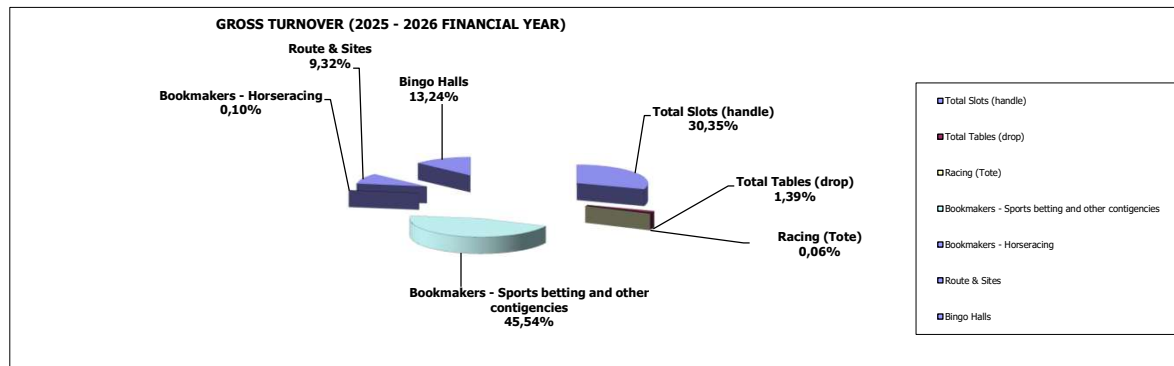

**EASTERN CAPE GAMBLING BOARD
TURNOVER 2025 - 2026**

SITES & DEVICES 2025 - 2026

		April	May	June	July	August	September	October	November	December	January	February	March
Slots	Casinos	2061	2027	2027	2027	2027	2027						
	LPM's	1836	1815	1815	1815	1815	1815						
	Bingo Halls	2151	2151	2151	2151	2151	2151						
Tables	Casinos	66	66	66	66	66	66						
Sites	Horse-racing	57	57	57	57	57	57						
	Casinos	5	5	5	5	5	5						
	LPM's	164	164	164	164	159	159						
	Bingo Halls	15	15	15	15	15	15