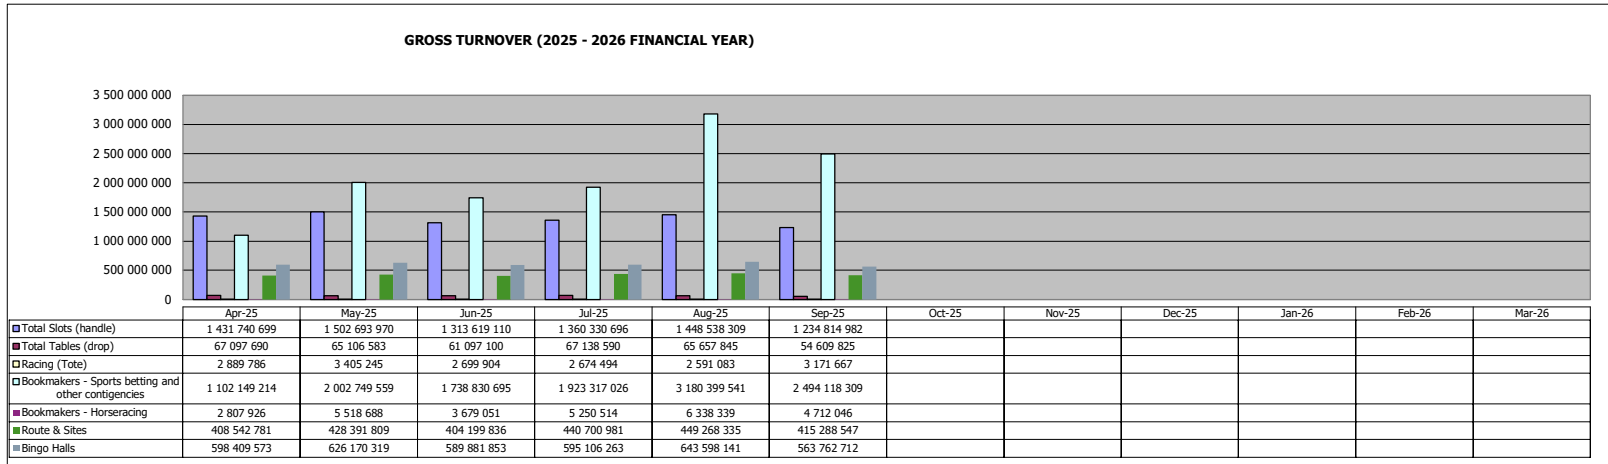

**EASTERN CAPE GAMBLING BOARD
TURNOVER 2025 - 2026**

SITES & DEVICES 2025 - 2026

		April	May	June	July	August	September	October	November	December	January	February	March
Slots	Casinos	2061	2027	2027	2027	2027	2027						
	LPM's	1836	1815	1815	1815	1815	1815						
	Bingo Halls	2151	2151	2151	2151	2151	2151						
Tables	Casinos	66	66	66	66	66	66						
Sites	Horse-racing	57	57	57	57	57	57						
	Casinos	5	5	5	5	5	5						
	LPM's	164	164	164	164	159	159						
	Bingo Halls	15	15	15	15	15	15