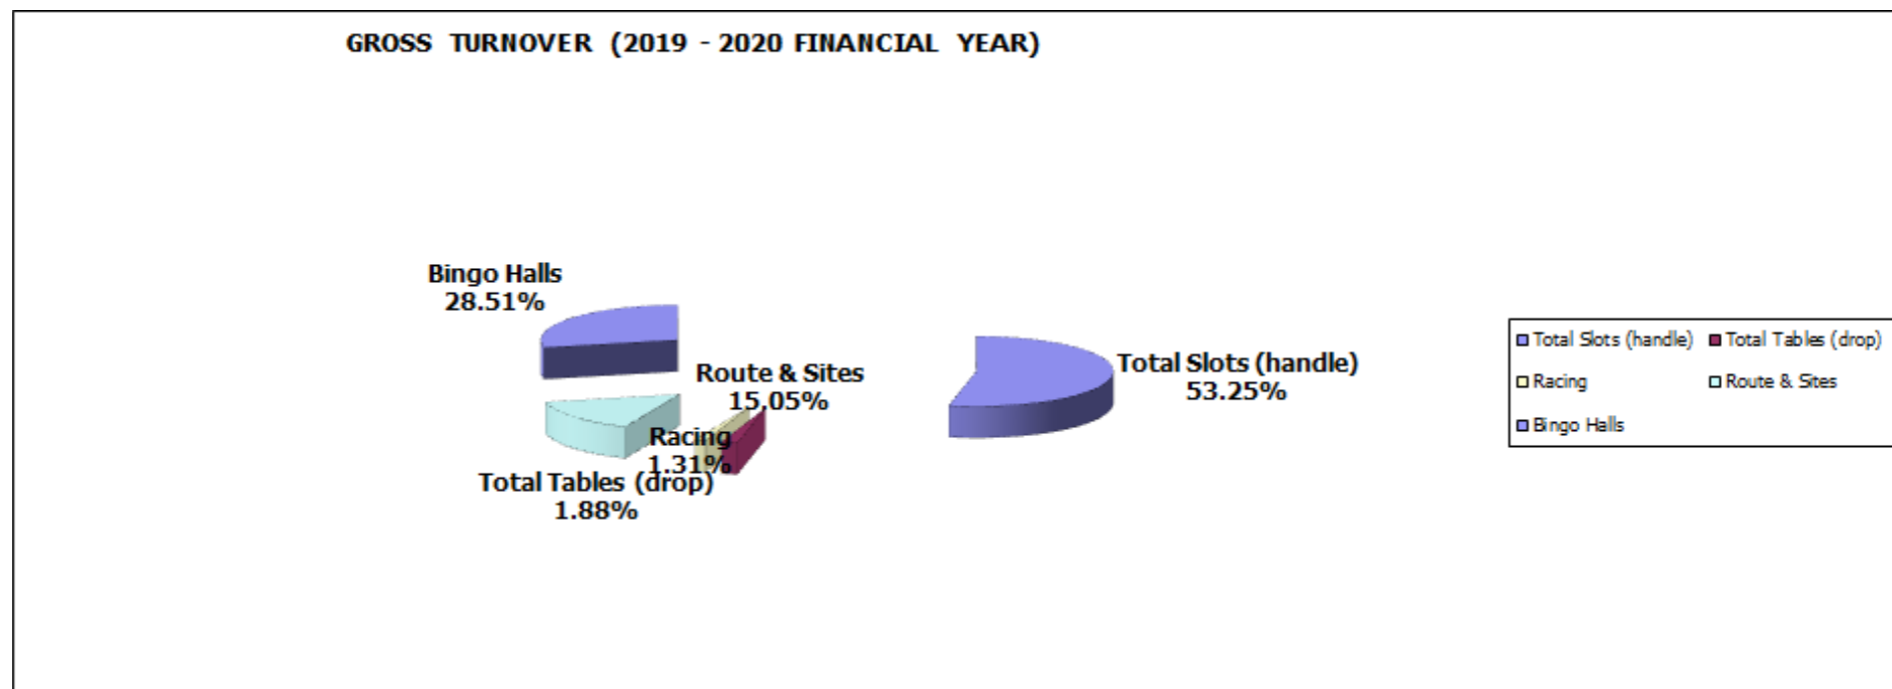

**EASTERN CAPE GAMBLING BOARD
TURNOVER 2019 - 2020**

*Revenue above was generated from the listed sites and devices

SITES & DEVICES 2019 - 2020

April	May	June	July	August	September	October	November	December	January	February	March
-------	-----	------	------	--------	-----------	---------	----------	----------	---------	----------	-------