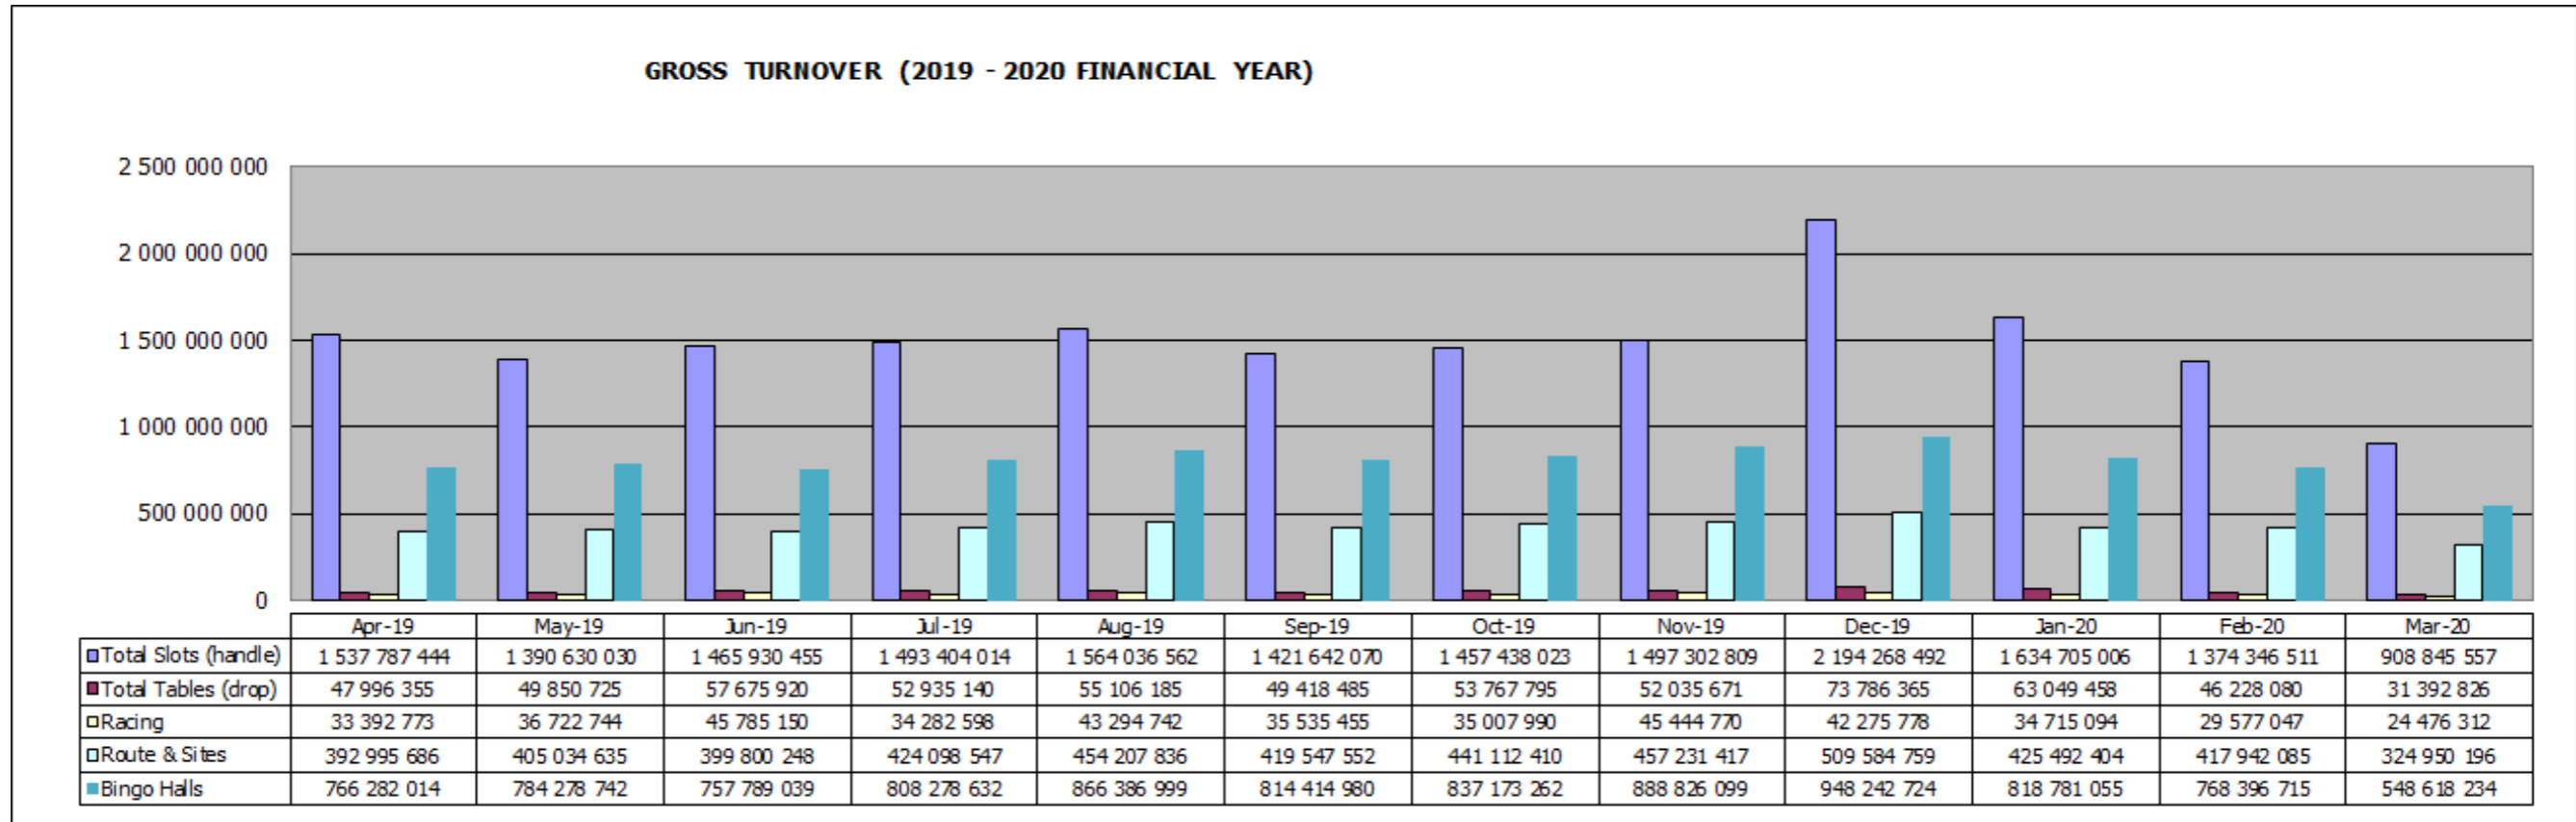

**EASTERN CAPE GAMBLING BOARD
TURNOVER 2019 - 2020**

*Revenue above was generated from the listed sites and devices

SITES & DEVICES 2019 - 2020

April	May	June	July	August	September	October	November	December	January	February	March
-------	-----	------	------	--------	-----------	---------	----------	----------	---------	----------	-------