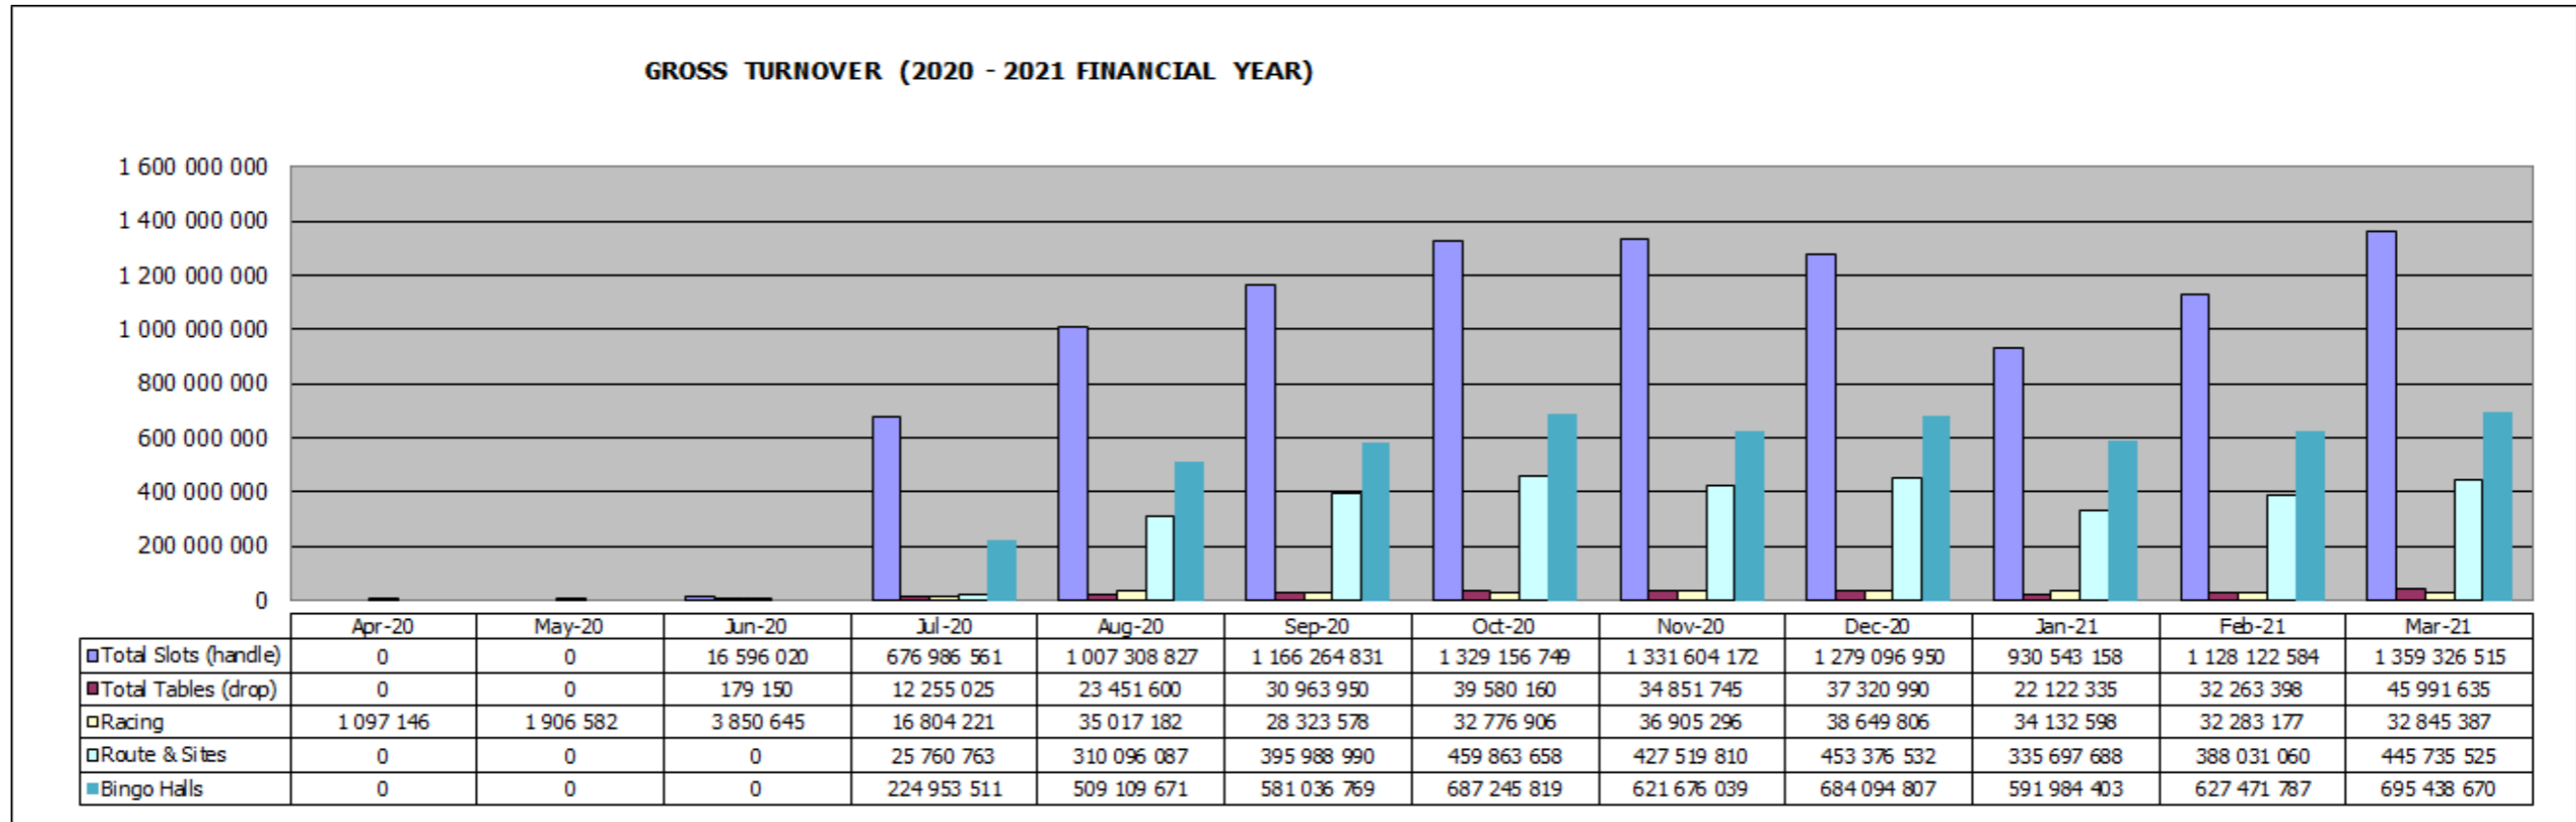

**EASTERN CAPE GAMBLING BOARD
TURNOVER 2020 - 2021**

*Revenue above was generated from the listed sites and devices

SITES & DEVICES 2020 - 2021

April	May	June	July	August	September	October	November	December	January	February	March
-------	-----	------	------	--------	-----------	---------	----------	----------	---------	----------	-------