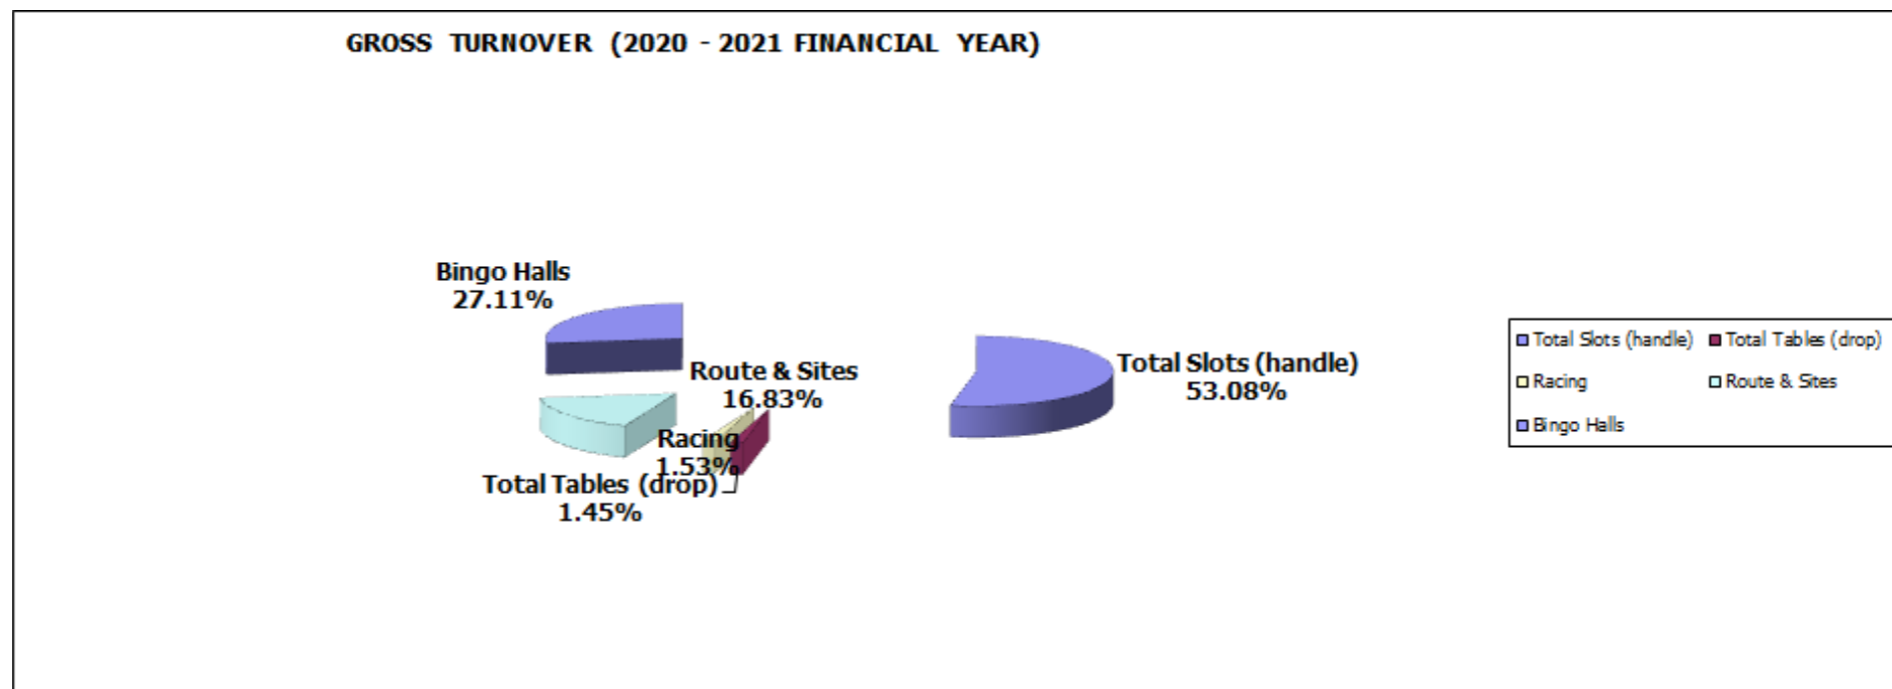

**EASTERN CAPE GAMBLING BOARD
TURNOVER 2020 - 2021**

*Revenue above was generated from the listed sites and devices

SITES & DEVICES 2020 - 2021

April	May	June	July	August	September	October	November	December	January	February	March
-------	-----	------	------	--------	-----------	---------	----------	----------	---------	----------	-------