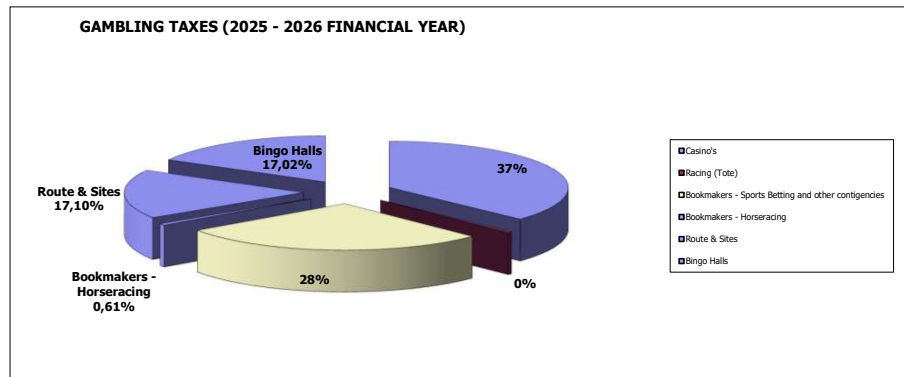

**EASTERN CAPE GAMBLING BOARD
GAMBLING TAXES 2025 - 2026**

*Revenue above was generated from the listed sites and devices

SITES & DEVICES 2025 - 2026

		April	May	June	July	August	September	October	November	December	January	February	March
Slots	Casinos	2061	2027	2027	2027	2027	2027						
	LPM's	1836	1815	1815	1815	1815	1815						
	Bingo Halls	2151	2151	2151	2151	2151	2151						
Tables	Casinos	66	66	66	66	66	66						
Sites	Horse-racing	57	57	57	57	57	57						
	Casinos	5	5	5	5	5	5						
	LPM's	164	164	164	164	159	159						
	Bingo Halls	15	15	15	15	15	15						