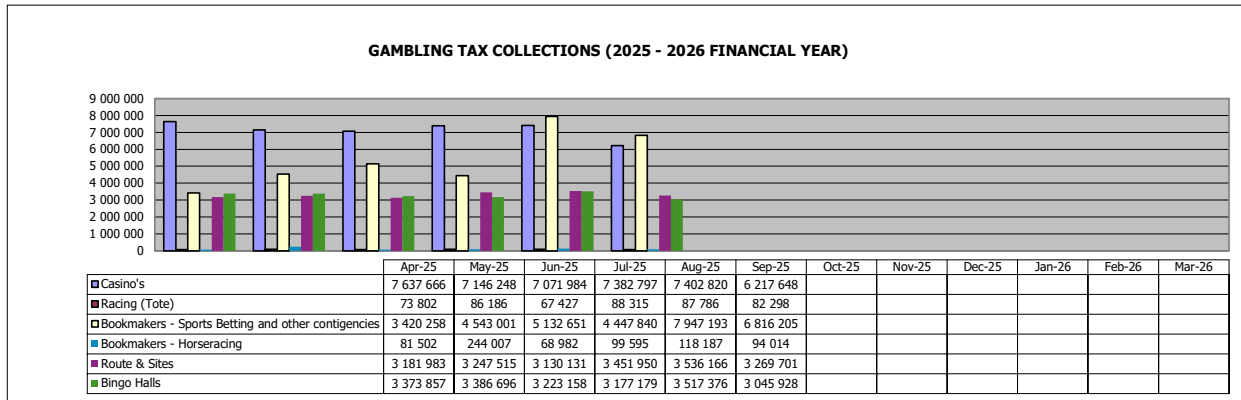

**EASTERN CAPE GAMBLING BOARD
GAMBLING TAXES 2025 - 2026**

*Revenue above was generated from the listed sites and devices

SITES & DEVICES 2025 - 2026

		April	May	June	July	August	September	October	November	December	January	February	March
Slots	Casinos	2061	2027	2027	2027	2027	2027						
	LPM's	1836	1815	1815	1815	1815	1815						
	Bingo Halls	2151	2151	2151	2151	2151	2151						
Tables	Casinos	66	66	66	66	66	66						
Sites	Horse-racing	57	57	57	57	57	57						
	Casinos	5	5	5	5	5	5						
	LPM's	164	164	164	164	159	159						
	Bingo Halls	15	15	15	15	15	15						