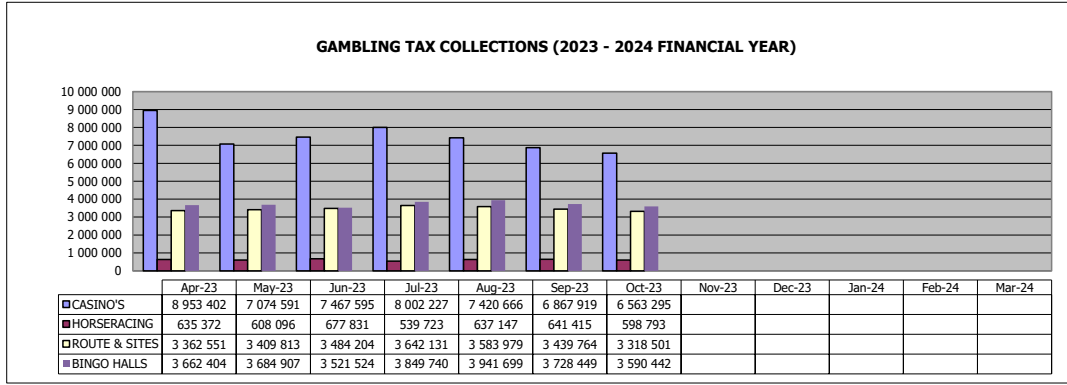

**EASTERN CAPE GAMBLING BOARD  
GAMBLING TAXES 2023 - 2024**

\*Revenue above was generated from the listed sites and devices

**SITES & DEVICES 2023 - 2024**

		April	May	June	July	August	September	October	November	December	January	February	March
Slots	Casinos	2061	2027	2027	2027	2027	2027	2027					
	LPM's	1836	1815	1815	1815	1815	1815	1815					
	Bingo Halls	2151	2151	2151	2151	2151	2151	2151					
Tables	Casinos	66	66	66	66	66	66	66					
Sites	Horse-racing	57	57	57	57	57	57	57					
	Casinos	5	5	5	5	5	5	5					
	LPM's	164	164	164	164	164	164	164					
	Bingo Halls	15	15	15	15	15	15	15					