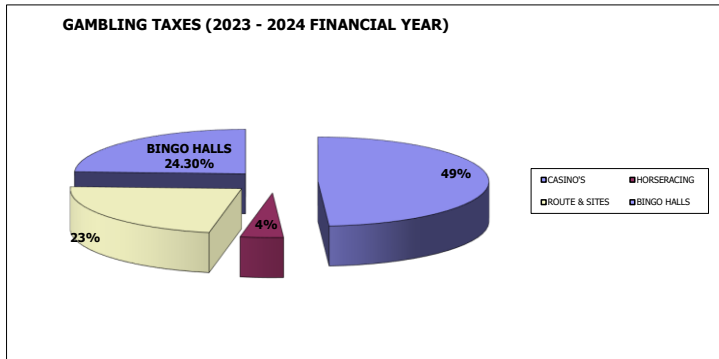

**EASTERN CAPE GAMBLING BOARD  
GAMBLING TAXES 2023 - 2024**

\*Revenue above was generated from the listed sites and devices

**SITES & DEVICES 2023 - 2024**

		April	May	June	July	August	September	October	November	December	January	February	March
Slots	Casinos	2061	2027	2027	2027	2027	2027	2027					
	LPM's	1836	1815	1815	1815	1815	1815	1815					
	Bingo Halls	2151	2151	2151	2151	2151	2151	2151					
Tables	Casinos	66	66	66	66	66	66	66					
Sites	Horse-racing	57	57	57	57	57	57	57					
	Casinos	5	5	5	5	5	5	5					
	LPM's	164	164	164	164	164	164	164					
	Bingo Halls	15	15	15	15	15	15	15					