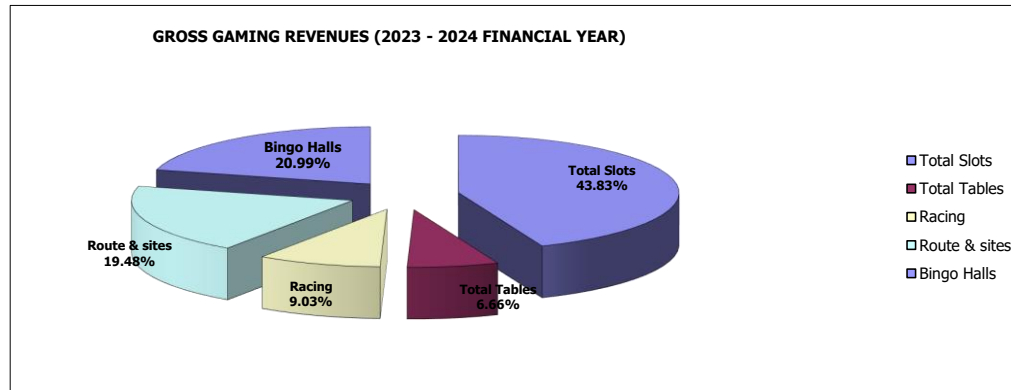

**EASTERN CAPE GAMBLING BOARD
GROSS GAMING REVENUES 2023 - 2024**

*Revenue above was generated from the listed sites and devices

SITES & DEVICES 2023 - 2024

		April	May	June	July	August	September	October	November	December	January	February	March
Slots	Casinos	2061	2027	2027	2027	2027	2027	2027					
	LPM's	1836	1815	1815	1815	1815	1815	1815					
	Bingo Halls	2151	2151	2151	2151	2151	2151	2151					
Tables	Casinos	66	66	66	66	66	66	66					
Sites	Horse-racing	57	57	57	57	57	57	57					
	Casinos	5	5	5	5	5	5	5					
	LPM's	164	164	164	164	164	164	164					
	Bingo Halls	15	15	15	15	15	15	15					