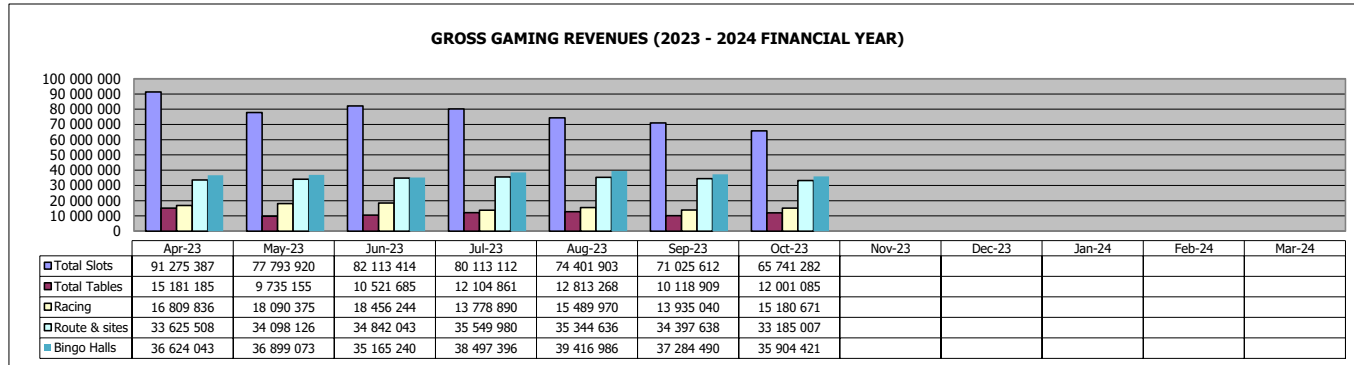

**EASTERN CAPE GAMBLING BOARD
GROSS GAMING REVENUES 2023 - 2024**

*Revenue above was generated from the listed sites and devices

SITES & DEVICES 2023 - 2024

		April	May	June	July	August	September	October	November	December	January	February	March
Slots	Casinos	2061	2027	2027	2027	2027	2027	2027					
	LPM's	1836	1815	1815	1815	1815	1815	1815					
	Bingo Halls	2151	2151	2151	2151	2151	2151	2151					
Tables	Casinos	66	66	66	66	66	66	66					
Sites	Horse-racing	57	57	57	57	57	57	57					
	Casinos	5	5	5	5	5	5	5					
	LPM's	164	164	164	164	164	164	164					
	Bingo Halls	15	15	15	15	15	15	15					